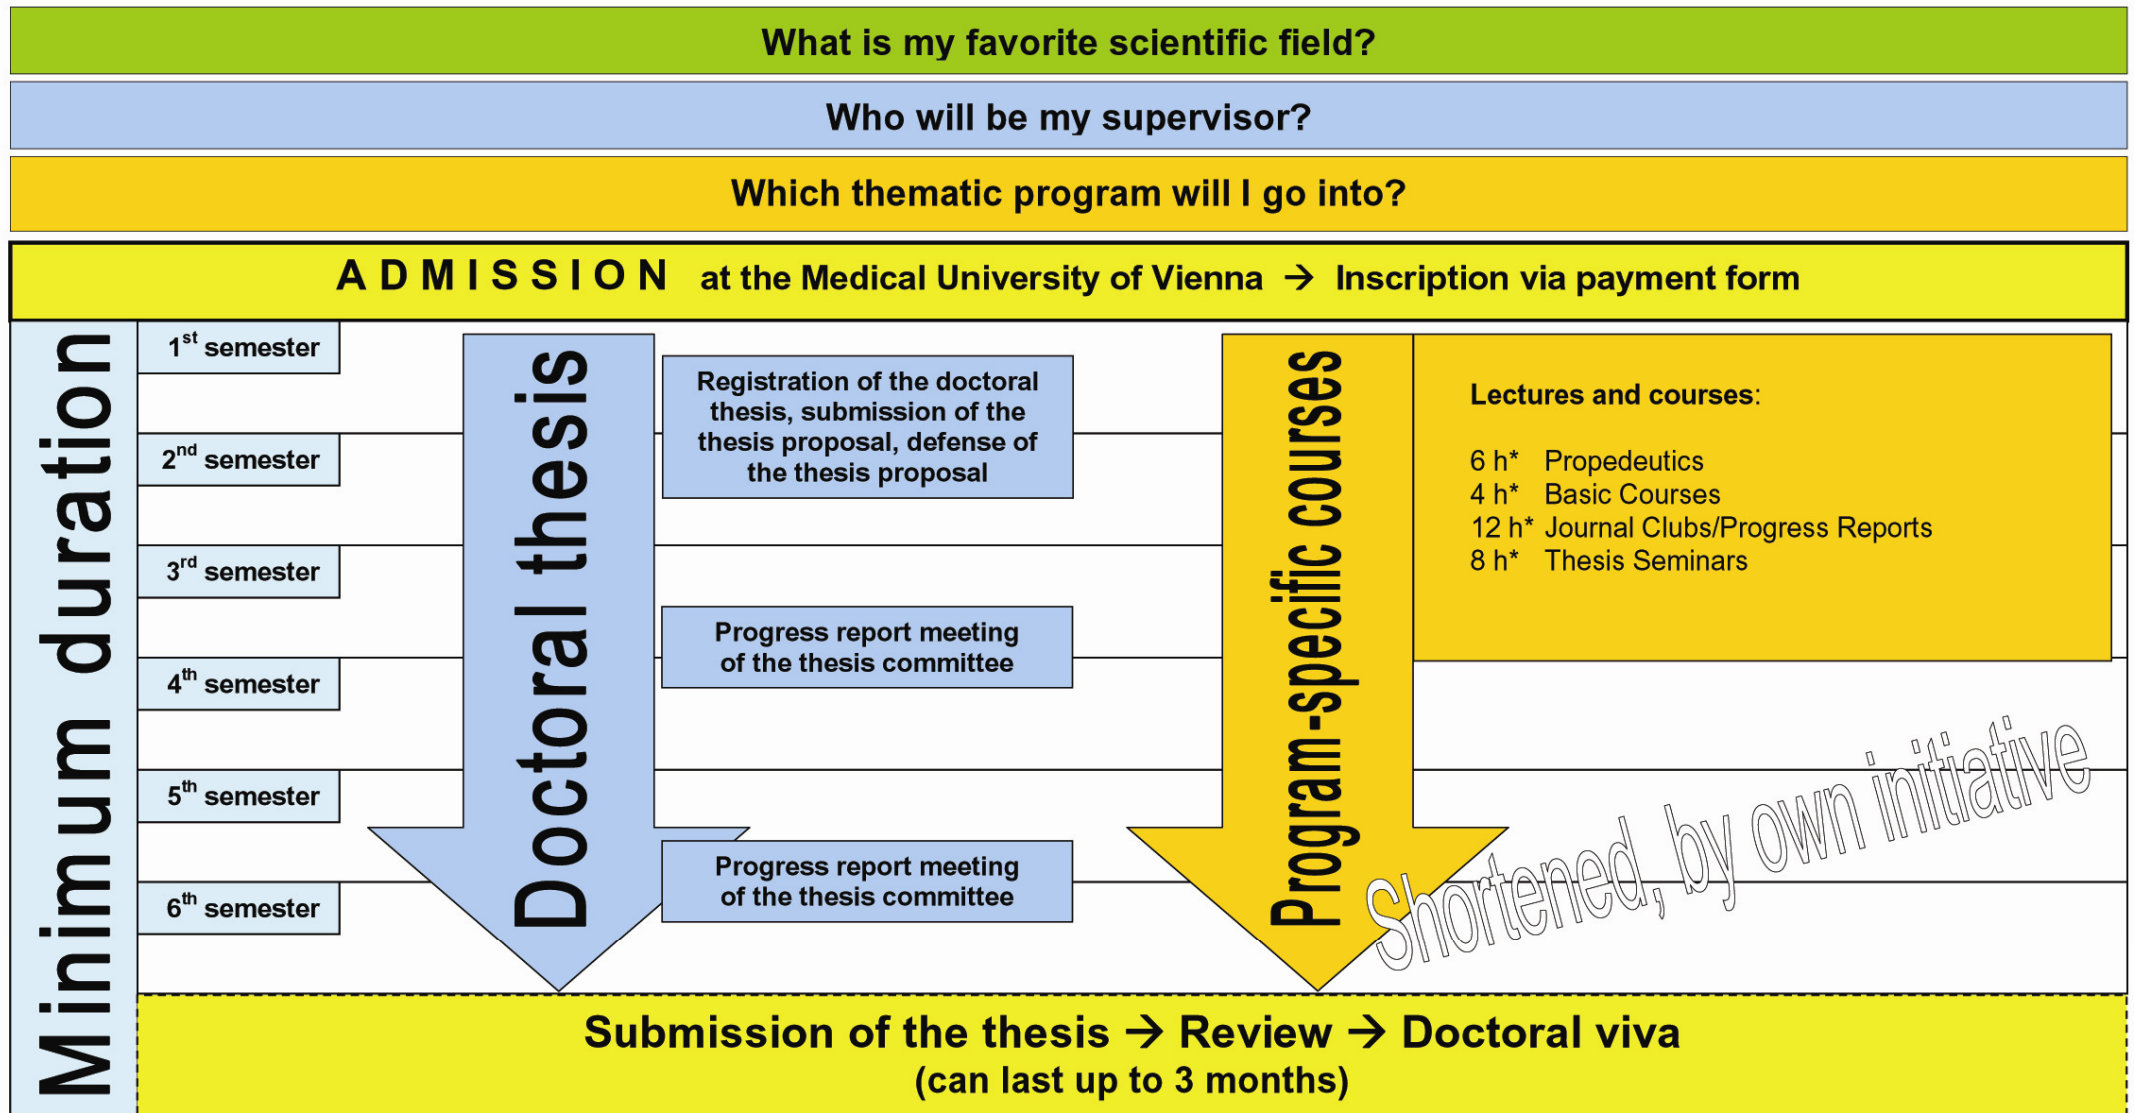

# Flow Chart PhD Program

\* 1 semester hour = 15 academic hours a 45 min